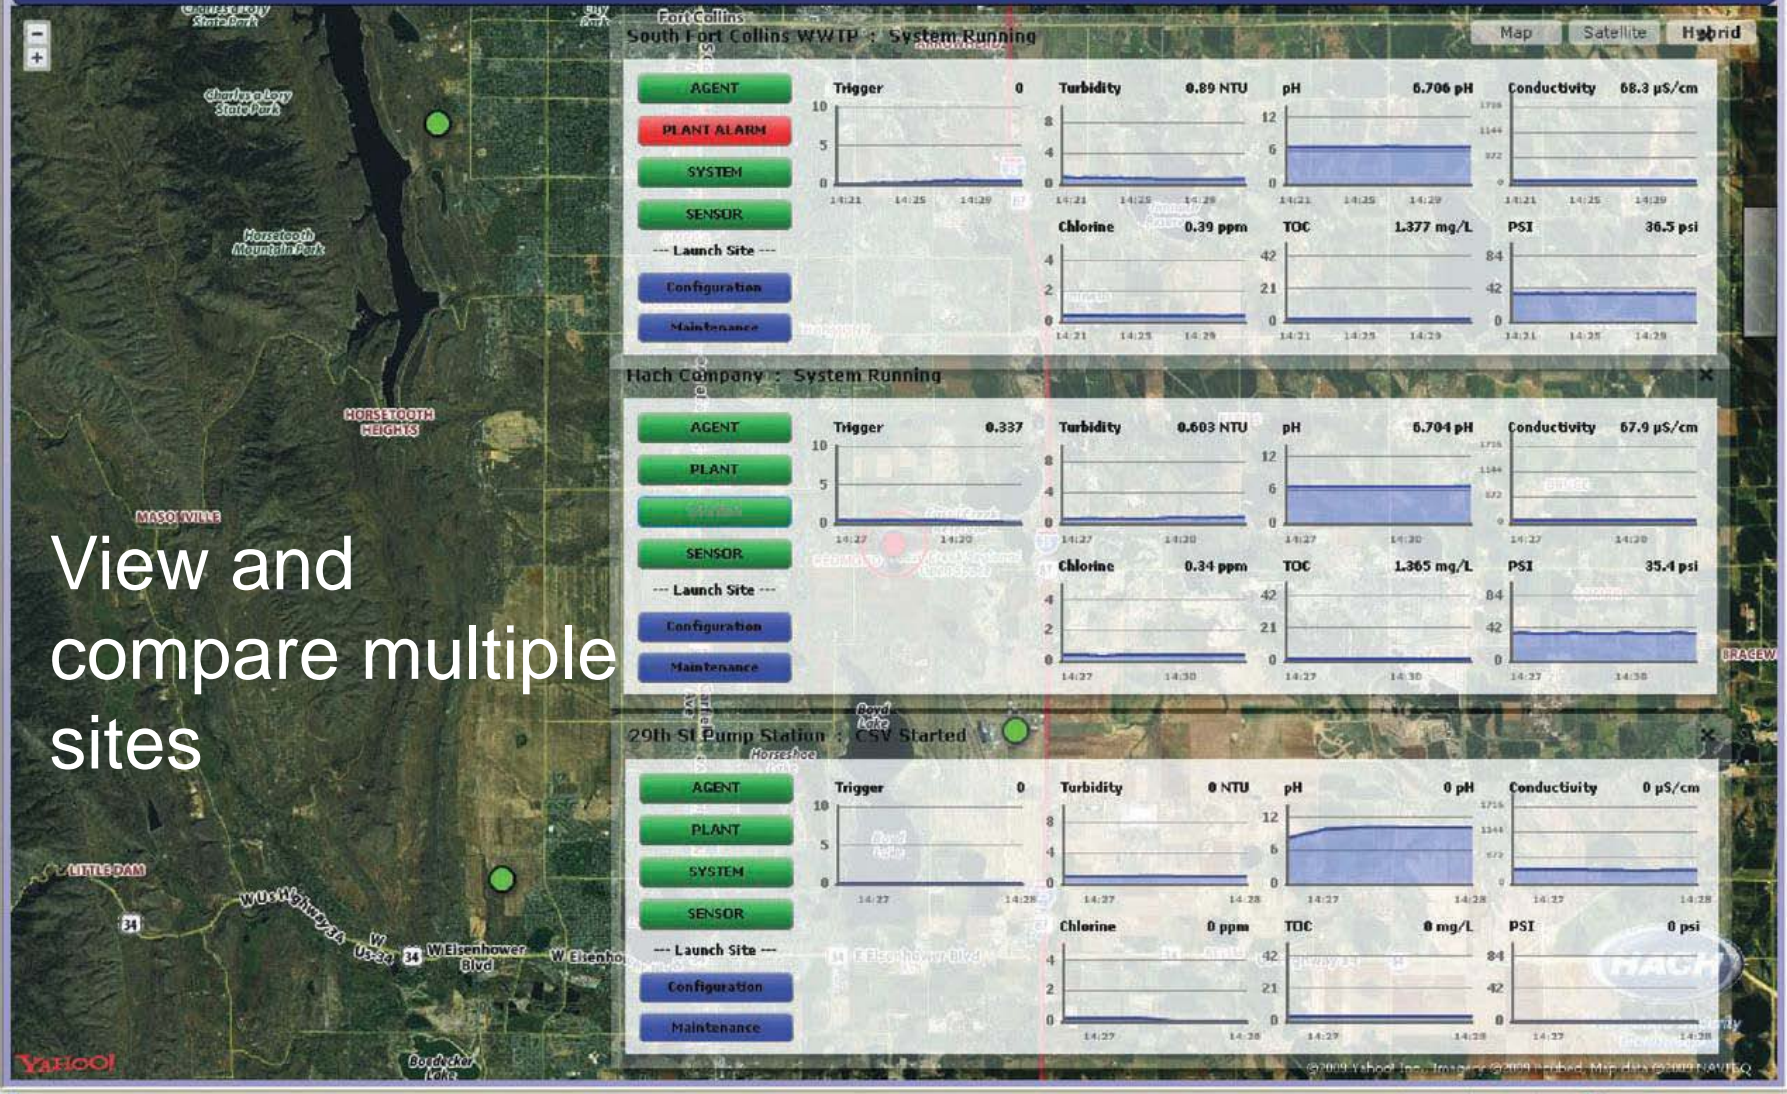

View and compare multiple sites